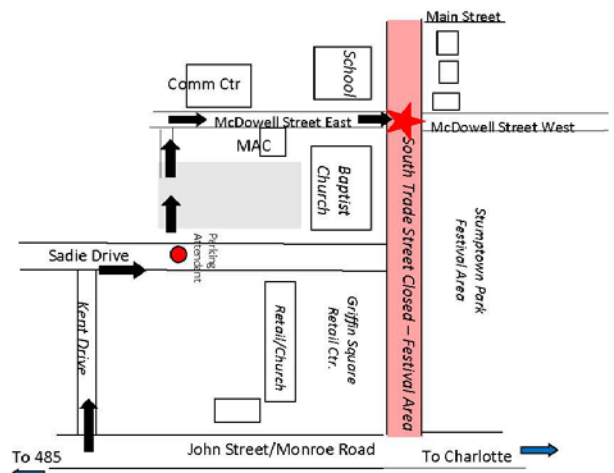

BeachFest Matthews

Annual 2ND Cruisin' Car Show

Saturday - May 14, 2016

Matthews Community Center

McDowell & South Trade Streets
Matthews, NC

9:00 am - 3:00 pm

Registration starts at 9:00 am

No additional cars allowed on site after 11:00 am

Awards presented between 2:30-3:00 pm

Pre-registration: \$5 Day of Show: \$10

Registration form at www.beachfestmatthews.com

- Open to Cars & Trucks of All Years
- Dash Plaques (First 100 Registered)
- Best of Show Trophy
- Mayor's Choice
- Judging Top 20
- Rain or shine
- Streets are closed for festival; Use the below entrance to the show:

The Cruisin' Car Show is part of BeachFest Matthews! Live beach music, food trucks, shagging, arts & crafts, carnival & more on May 13-14!