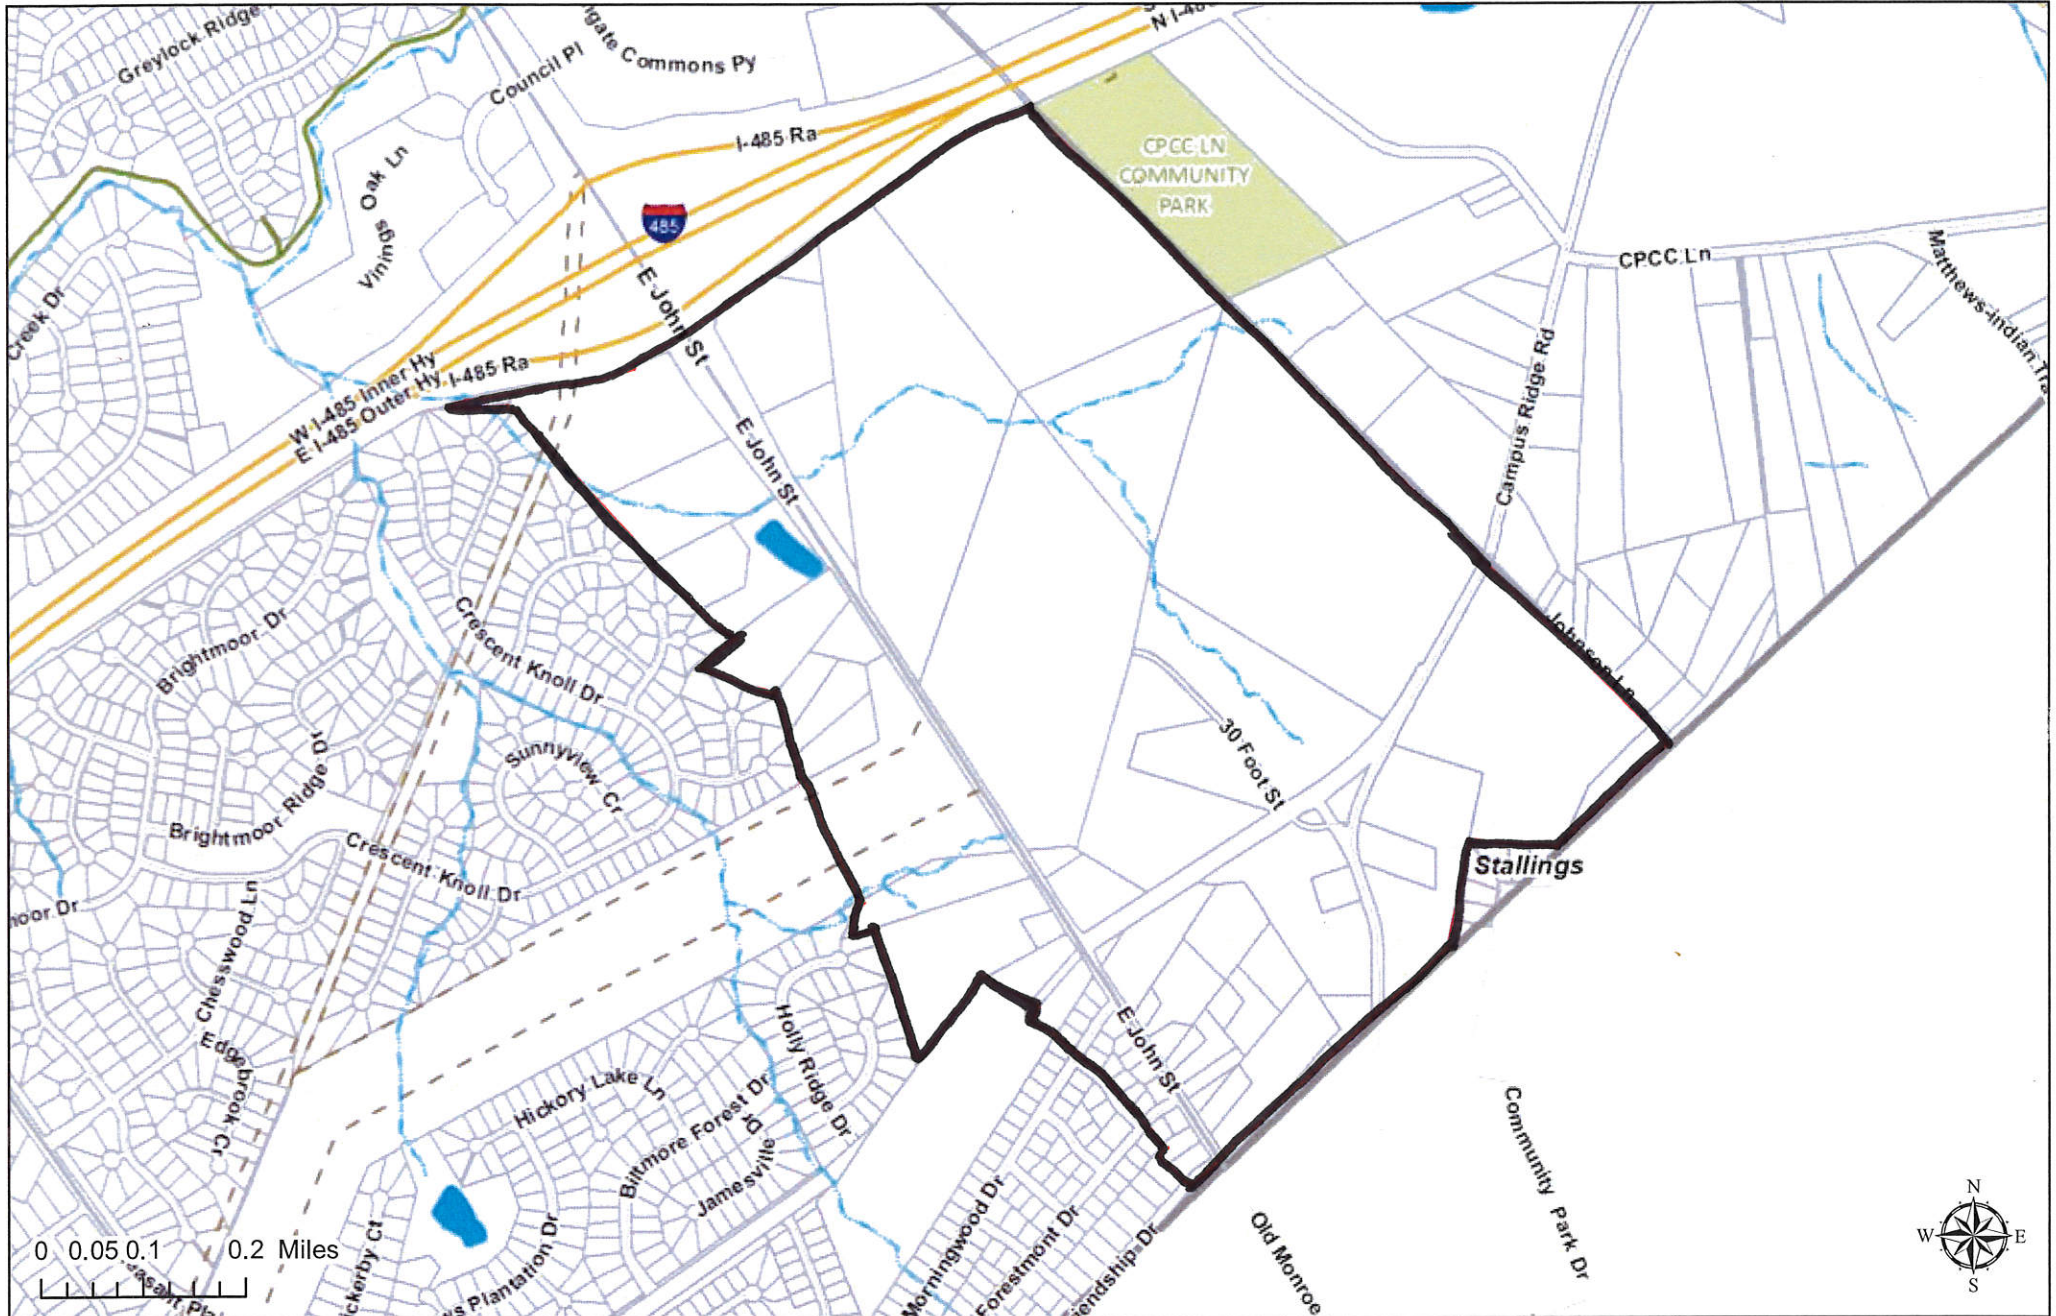

# Polaris 3G Map – Mecklenburg County, North Carolina

## Study Area Boundaries

Date Printed: 11/17/2015 4:45:30 PM

This map or report is prepared for the inventory of real property within Mecklenburg County and is compiled from recorded deeds, plats, tax maps, surveys, planimetric maps, and other public records and data. Users of this map or report are hereby notified that the aforementioned public primary information sources should be consulted for verification. Mecklenburg County and its mapping contractors assume no legal responsibility for the information contained herein.